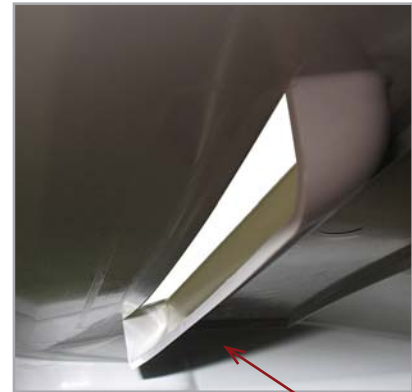

Document Security Cart

▼ New Lid with Deflector *Available in our 65 gallon model only*

Molded-in deflector protects documents by preventing theft

Accommodates more than 1/2" of paper through the slot

Paper slot minimized so hands can't get in

Deflector is curved to provide maximum blockage

Our standard open slot lid is available on our 32, 65 and 95 gallon size carts.

ECP/500/3/9/10

Otto Environmental Systems North America Inc.

12700 General Drive, Charlotte, NC 28273